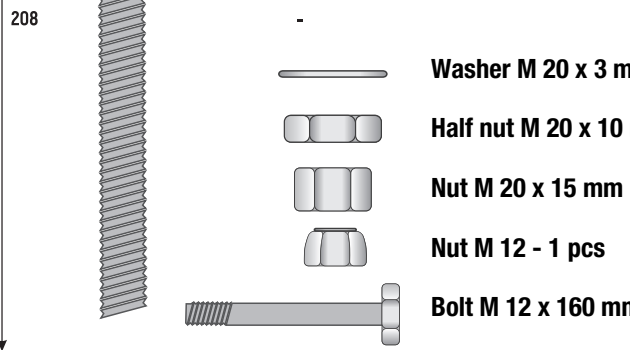

Nordmast glassfiber flagpole ground attachment drawing

Hinge plate - 1 pcs

Anchor rods M 20 x 500 mm - 3 pcs

Washer M 20 x 3 mm - 6 pcs

Half nut M 20 x 10 mm - 6 pcs

Nut M 20 x 15 mm - 6 pcs

Nut M 12 - 1 pcs

Bolt M 12 x 160 mm - 1 pcs

101 - 455
121 - 545