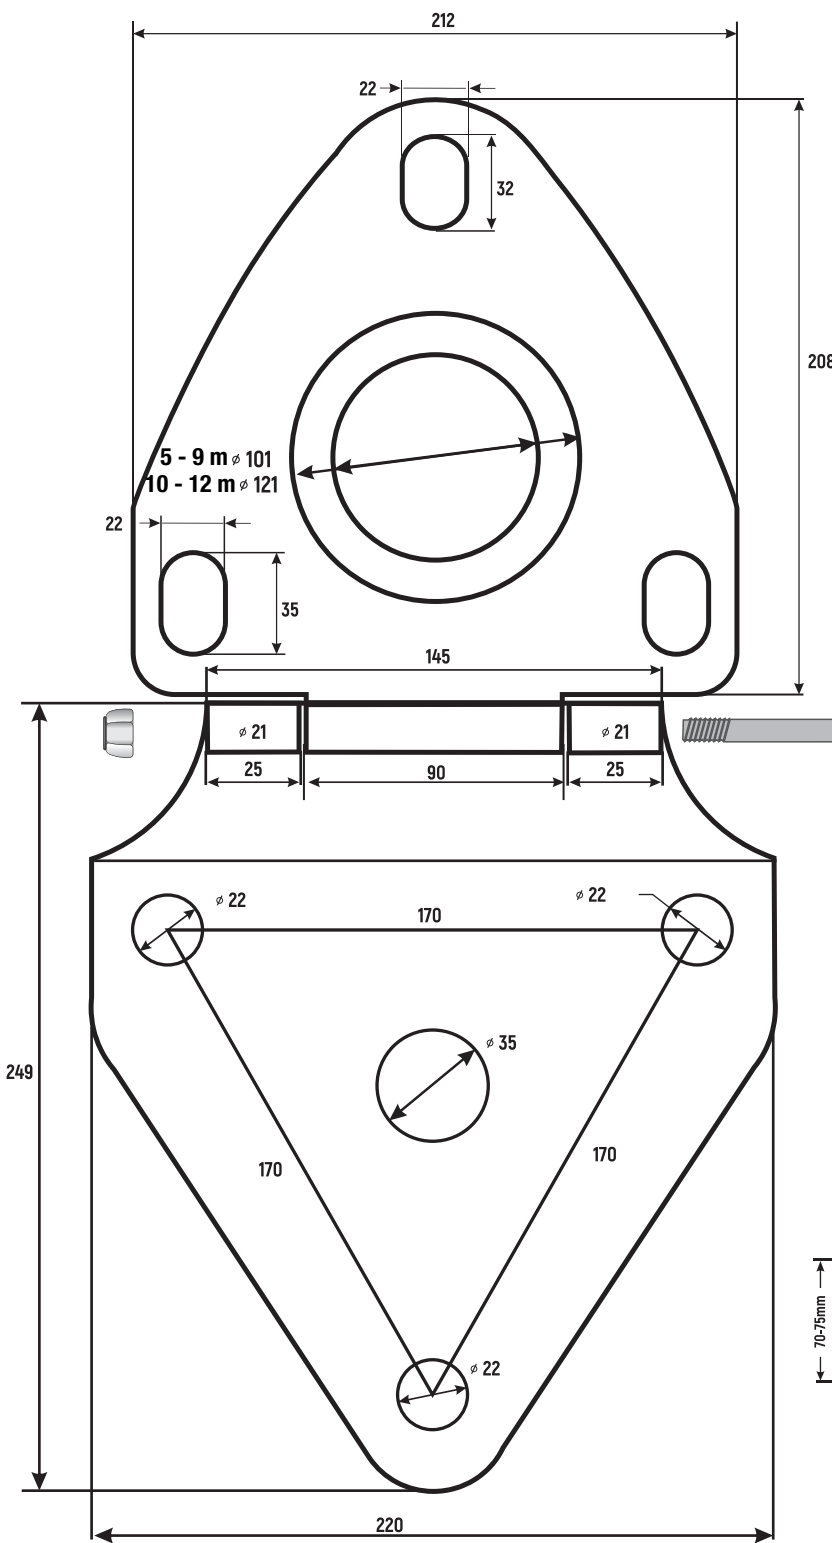

Nordmast glassfiber flagpole ground attachment drawing

Hinge plate - 1 pcs

Anchor rods M 20 x 500 mm - 3 pcs

Washer M 20 x 3 mm - 6 pcs

Half nut M 20 x 10 mm - 6 pcs

Nut M 20 x 15 mm - 6 pcs

Nut M 12 - 1 pcs

Bolt M 12 x 160 mm - 1 pcs

101 - 455
121 - 545