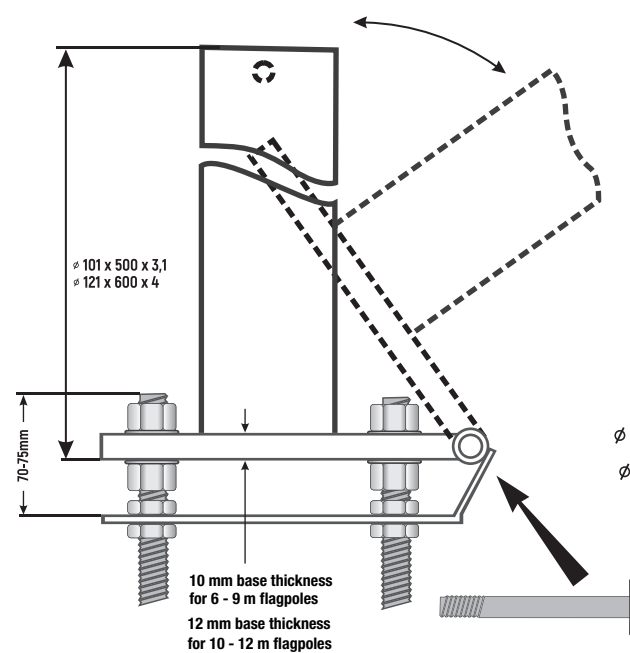

Nordmast glassfiber flagpole ground attachment drawing

Hinge plate - 1 pcs

Anchor rods M 20 x 500 mm - 3 pcs

Washer M 20 x 3 mm - 6 pcs

Half nut M 20 x 10 mm - 6 pcs

Nut M 20 x 15 mm - 6 pcs

Nut M 12 - 1 pcs

Bolt M 12 x 160 mm - 1 pcs

101 - 455
121 - 545